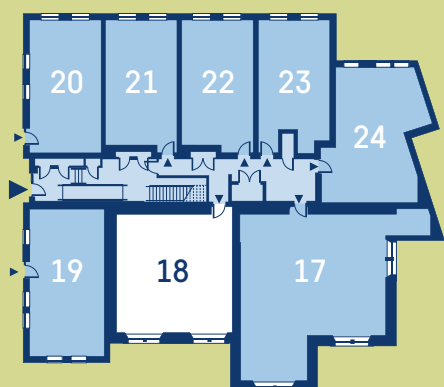

## Plot 18

### Ground Floor Apartment

### Room Dimensions

Plot 18	Metric	Imperial
Kitchen/Living Room	6.92 x 8.77	22'8" x 28'9"
Bedroom	4.48 x 3.79	14'8" x 12'5"
Bathroom	2.81 x 2.82	9'3" x 9'3"

Dimensions taken at the widest point

For further information or to register your interest, contact **Behnam Afshar** on **07967 322 025** or email [behnama@amanewtown.co.uk](mailto:behnama@amanewtown.co.uk)