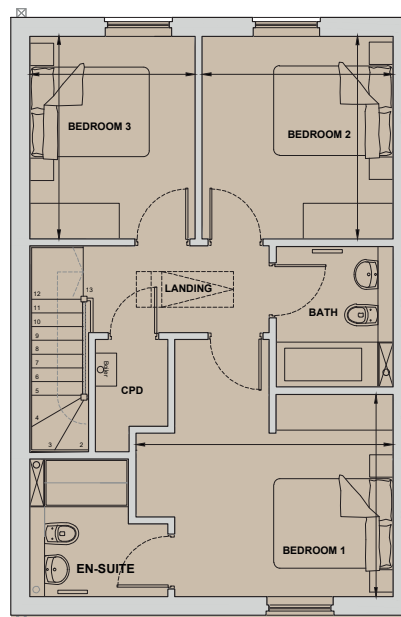

Maple

3 Bedroom Home

Plots 1, 7*, 14, 15*, 16 & 20*

Living/Dining	6.07m x 5.47m	19'11" x 17'11"
Kitchen	3.12m x 3.90m	10'3" x 12'10"
Bedroom 1	4.30m x 3.38m	14'1" x 11'1"
Bedroom 2	3.19m x 3.40m	10'6" x 11'2"
Bedroom 3	2.76m x 3.40m	9'1" x 11'2"
Total Internal Area	113.9 sq m	1,226 sq ft

*Handed to floorplan shown

Ground Floor

First Floor