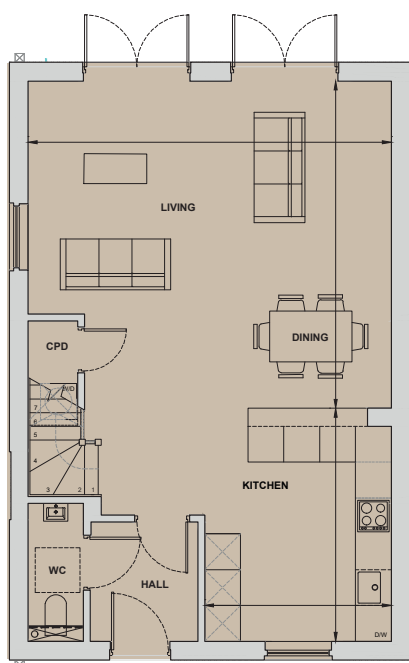

Maple

3 Bedroom Home

Plots 1, 7*, 14, 15*, 16 & 20*

Living/Dining	6.07m x 5.47m	19'11" x 17'11"
Kitchen	3.12m x 3.90m	10'3" x 12'10"
Bedroom 1	4.30m x 3.38m	14'1" x 11'1"
Bedroom 2	3.19m x 3.40m	10'6" x 11'2"
Bedroom 3	2.76m x 3.40m	9'1" x 11'2"
Total Internal Area	113.9 sq m	1,226 sq ft

*Handed to floorplan shown

Ground Floor

First Floor