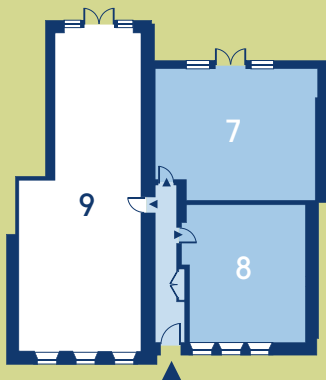

Upper Floor

Lower Floor

## Plot 9

### Ground Floor Apartment

### Room Dimensions

Plot 9	Metric	Imperial
Lower Floor		
Kitchen/Living Room	5.02 x 8.75	16'6 x 28'8
Master Bedroom	4.22 x 5.33	13'10 x 17'6
En Suite	2.11 x 2.80	6'11 x 9'2
Bedroom 2	2.88 x 5.33	9'5 x 17'6
Bathroom	2.06 x 3.05	6'9 x 10'0
Study	3.28 x 2.40	10'9 x 7'10
Upper Floor		
Mezzanine	5.02 x 3.49	16'6 x 11'5