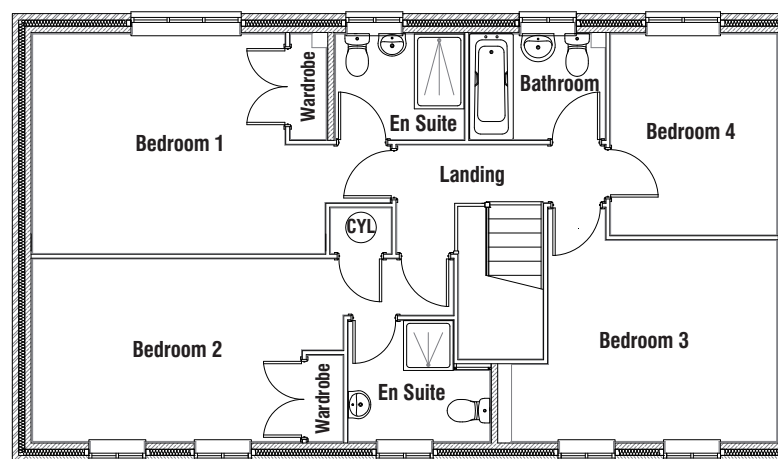

First floor

Bedroom 1 (including wardrobe)	4.68m x 3.51m	15'4" x 11'6"
En Suite	2.05m x 1.68m	6'9" x 5'6"
Bedroom 2 (including wardrobe)	4.30m x 2.92m	14'1" x 9'7"
En Suite	2.26m x 1.93m	7'5" x 6'4"
Bedroom 3	4.45m x 3.21m	14'7" x 10'6"
Bedroom 4	2.65m x 3.21m	8'8" x 10'6"
Bathroom	2.15m x 1.68m	7'1" x 5'6"

External wall finishes

External wall finishes may vary from plot to plot or development to development. Please ask your sales advisor to confirm if the property you are interested in has a brick, stone or rendered external wall finish.

Solar panels

Solar photovoltaic (PV) panels are fitted as standard on selected properties. Please ask your sales advisor to confirm if solar panels are fitted to the property on the plot number you are interested in.

Plot numbers

Please refer to the development brochure for confirmation of the plot numbers for this particular house type.

All house type images are for illustrative purposes only and the final building detailing and finishes may vary from what is shown.

Please see our sales advisors for full site specific details.

www.allison-homes.co.uk

CONSUMER
CODE FOR
HOME BUILDERS

www.consumercode.co.uk

All measurements shown are approximate maximum room dimensions.

Depending on plot number, the floor plans for this house type may be opposite to those shown above.