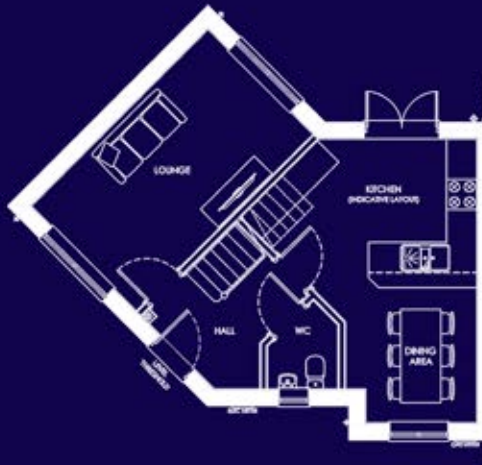

THE CORONATION

GROUND FLOOR

LOUNGE	4.96 x 2.95	16'3 x 9'8
KITCHEN	5.64 x 3.13	18'6 x 10'3
WC	1.76 x 1.40	5'9 x 4'7

FIRST FLOOR

BED 1	4.41 x 3.60	14'6 x 11'10
EN-SUITE	2.20 x 1.82	7'3 x 6'0
BED 2	3.02 x 2.71	9'11 x 8'11
BED 3	2.17 x 1.96	7'1 x 6'5
BATH	1.96 x 1.89	6'5 x 6'3

A three bedroom home, perfect for families and first-time buyers.

Individual properties may vary from the information shown here. All sizes are approximate and should not be used to measure for furnishings.