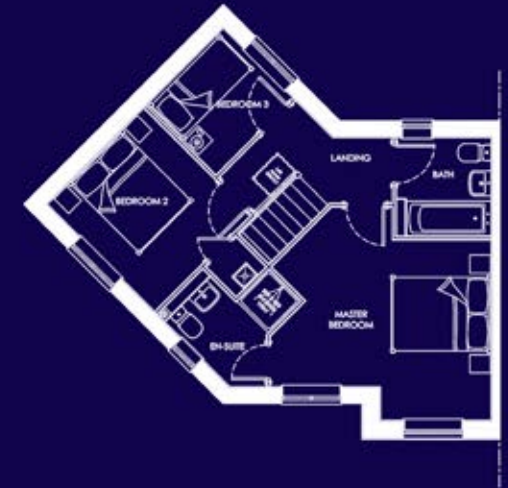

THE CORONATION

GROUND FLOOR

LOUNGE	4.96 x 2.95	16'3 x 9'8
KITCHEN	5.64 x 3.13	18'6 x 10'3
WC	1.76 x 1.40	5'9 x 4'7

FIRST FLOOR

BED 1	4.41 x 3.60	14'6 x 11'10
EN-SUITE	2.20 x 1.82	7'3 x 6'0
BED 2	3.02 x 2.71	9'11 x 8'11
BED 3	2.17 x 1.96	7'1 x 6'5
BATH	1.96 x 1.89	6'5 x 6'3

A three bedroom home, perfect for families and first-time buyers.

Individual properties may vary from the information shown here. All sizes are approximate and should not be used to measure for furnishings.