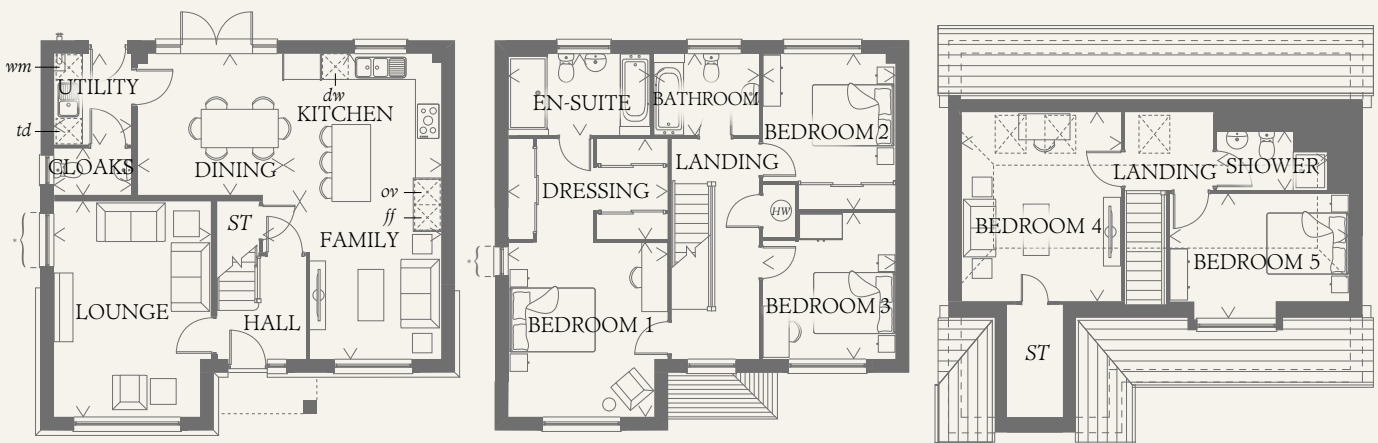

The Highgate

Five Bedroom Home

The Highgate

Five Bedroom Home

The Highgate

Five Bedroom Home

Beautifully balanced design means that despite its substantial, five bedroom size, it retains a sense of proportion and aesthetic integrity. Once inside, you'll discover a home that enhances the living experience for you, your family and all who visit.

GROUND FLOOR

LOUNGE	17'2" x 12'	5.25 x 3.66 m
KITCHEN	10'8" x 11'8"	3.29 x 3.60 m
FAMILY	12'6" x 9'9"	3.83 x 3.02 m
DINING	10'10" x 10'8"	3.35 x 3.29 m
UTILITY	6'9" x 5'9"	2.11 x 1.80 m
CLOAKS	3'6" x 5'9"	1.10 x 1.80 m

FIRST FLOOR

BEDROOM 1	13'4" x 12'2"	4.07 x 3.72 m
DRESSING	7'6" x 10'7"	2.33 x 3.27 m
EN-SUITE	10'6" x 6'2"	3.23 x 1.90 m
BEDROOM 2	10'2" x 11'9"	3.10 x 3.62 m
BEDROOM 3	10'1" x 11'1"	3.07 x 3.39 m
BATHROOM	8'0" x 6'2"	2.45 x 1.90 m

SECOND FLOOR

BEDROOM 4	14'5" x 12'2"	4.41 x 3.72 m
BEDROOM 5	13'7" x 9'5"	4.18 x 2.90 m
SHOWER	8'5" x 4'5"	2.58 x 1.37 m

Details relate only to plots: 116, 269, 314.

*Corner plots 153, 162, 309 - come with additional windows