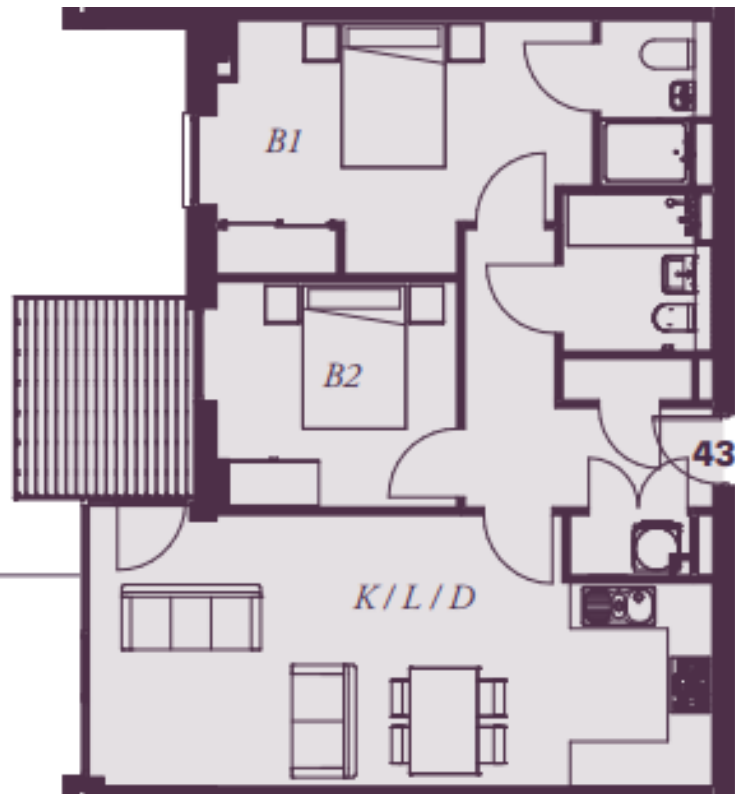

APARTMENT  
**FORTY THREE**

APARTMENT <b>FORTY THREE</b>	<i>Two bedrooms, two bathrooms</i>		
	<b>KITCHEN/LIVING/DINING</b>	8.30m x 3.60m	27'3" x 11'10"
	<b>BEDROOM ONE</b>	5.07m x 3.37m	16'5" x 11'1"
	<b>BEDROOM TWO</b>	3.20m x 3.00m	10'6" x 9'10"
	<b>BALCONY</b>		
	<b>TOTAL</b>	<b>73 SQ M</b>	<b>790 SQ FT</b>