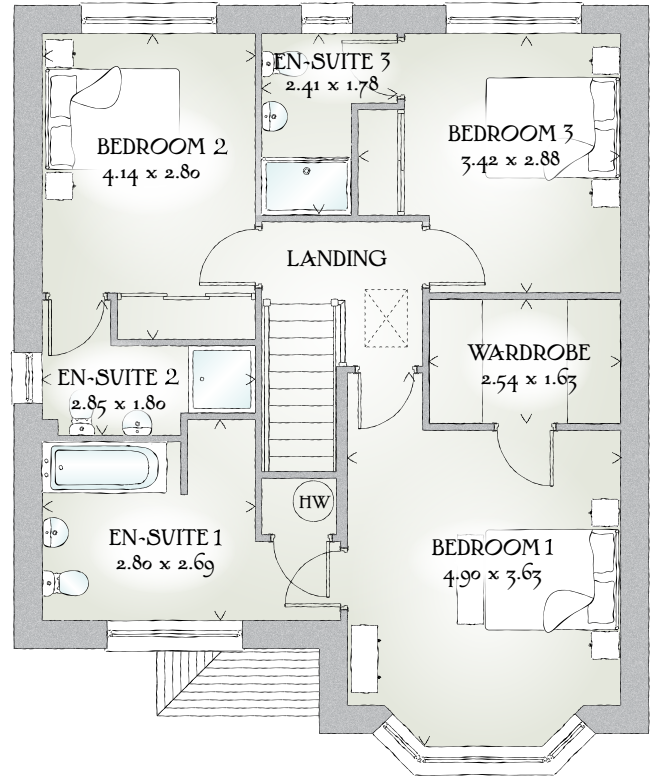

# Leamington

FOUR BEDROOM HOME

 REDROW

# Leamington

FOUR BEDROOM HOME

 REDROW

1416 SQ FT | FOUR BEDROOM HOME

From the outside, the Leamington is complete with traditional touches like a covered porch, bay windows and a circular window in the cloaks. Once inside, this generously proportioned home also boasts three double bedrooms.

## GROUND FLOOR

Lounge	17'9" x 11'11"	5.42 x 3.63 m
Kitchen/ Dining	12'8" x 12'6"	3.88 x 3.82 m
Utility	5'11" x 5'11"	1.81 x 1.80 m
Cloaks	6'6" x 5'11"	1.97 x 1.80 m
Family Room	12'7" x 12'8"	3.84 x 3.86 m

## FIRST FLOOR

Bedroom 1	16'1" x 11'11"	4.90 x 3.63 m
En-suite 1	9'2" x 7'9"	2.80 x 2.69 m
Wardrobe	8'4" x 5'4"	2.54 x 1.63 m
Bedroom 2	13'7" x 9'2"	4.14 x 2.80 m
En-suite 2	9'3" x 5'10"	2.41 x 1.78 m
Bedroom 3	11'3" x 9'5"	3.42 x 2.88 m
En-suite 3	9'4" x 6'3"	2.85 x 1.80 m