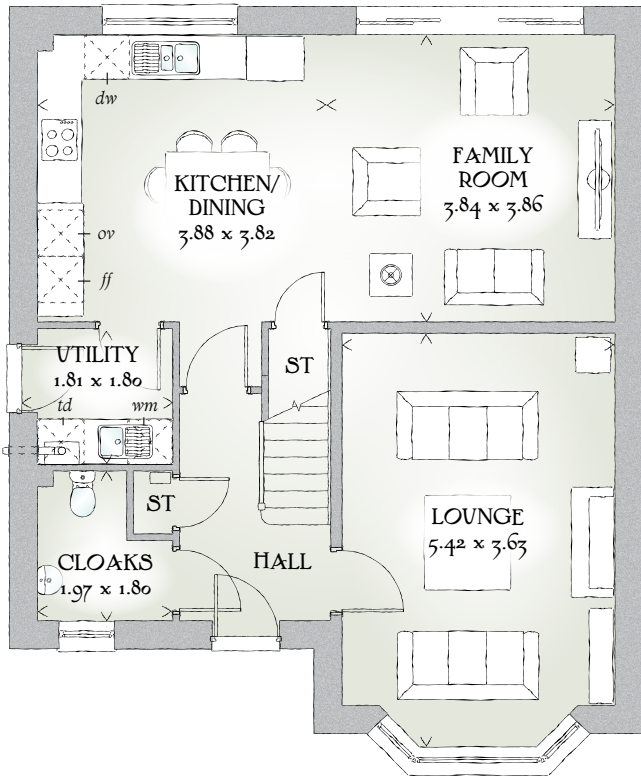

# Leamington

FOUR BEDROOM HOME

 REDROW

1416 SQ FT | FOUR BEDROOM HOME

From the outside, the Leamington is complete with traditional touches like a covered porch, bay windows and a circular window in the cloaks. Once inside, this generously proportioned home also boasts three double bedrooms.

## GROUND FLOOR

Lounge	17'9" x 11'11"	5.42 x 3.63 m
Kitchen/ Dining	12'8" x 12'6"	3.88 x 3.82 m
Utility	5'11" x 5'11"	1.81 x 1.80 m
Cloaks	6'6" x 5'11"	1.97 x 1.80 m
Family Room	12'7" x 12'8"	3.84 x 3.86 m

## FIRST FLOOR

Bedroom 1	16'1" x 11'11"	4.90 x 3.63 m
En-suite 1	9'2" x 7'9"	2.80 x 2.69 m
Wardrobe	8'4" x 5'4"	2.54 x 1.63 m
Bedroom 2	13'7" x 9'2"	4.14 x 2.80 m
En-suite 2	9'3" x 5'10"	2.41 x 1.78 m
Bedroom 3	11'3" x 9'5"	3.42 x 2.88 m
En-suite 3	9'4" x 6'3"	2.85 x 1.80 m

KEY  Hob  Oven  Fridge/freezer  Washing machine space  Dishwasher space  Tumble dryer space  Hot water cylinder  Cupboard

< Denotes where dimensions are taken from. All wardrobes are subject to site specification. Please see Sales Consultant for further details.