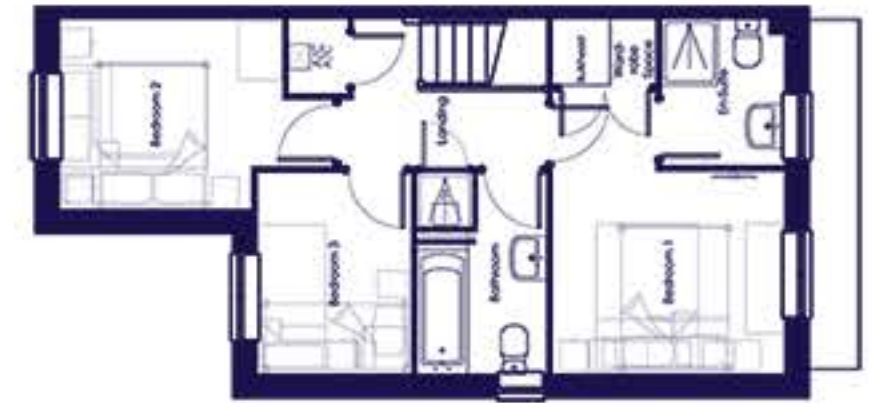

FIRST FLOOR

MASTER BEDROOM	3.85m x 3.16m	12' 8" x 10' 4"
MASTER EN-SUITE	2.01m x 1.66m	6' 7" x 5' 6"
BEDROOM 2	3.03m x 2.61m	10' 0" x 8' 7"
BEDROOM 3	2.74m x 2.09m	9' 0" x 6' 10"
BATHROOM	2.74m x 1.78m	9' 0" x 5' 10"

GROUND FLOOR

LIVING ROOM	4.30m x 3.80m	14' 1" x 12' 6"
KITCHEN	3.80m x 2.76m	12' 6" x 9' 1"
DINING AREA	3.18m x 2.61m	10' 5" x 8' 7"
WC	2.14m x 0.91m	7' 0" x 3' 0"