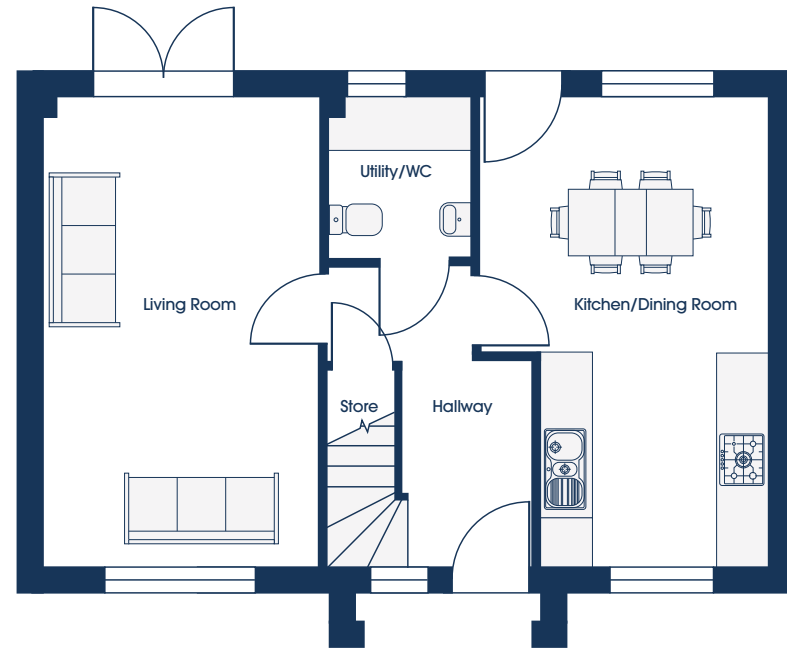

KINGSWOOD
HOMES

Better. All Round.

ASHBURY

3 BEDROOM HOME

THE MARKET QUARTER
AT HATHERLEIGH

GROUND FLOOR

OPTIONS

1 FAMILY

Living Room	3.35m x 5.64m	10'11" x 18'6"
Kitchen/Dining	3.49m x 5.64m	11'5" x 18'6"
Utility/WC	1.70m x 1.92m	5'7" x 6'3"

1 WORK/PLAY

Living Room	3.35m x 3.67m	10'11" x 12'0"
Kitchen/Dining	3.49m x 5.64m	11'5" x 18'6"
Office/Play Room	3.35m x 1.87m	10'11" x 6'1"
Utility/WC	1.70m x 1.92m	5'7" x 6'3"

FIRST FLOOR

OPTIONS

1 SLEEP LUX

3 2

Master Bedroom	3.33m x 3.91m	10'11" x 12'9"
En Suite	2.19m x 1.61m	6'7" x 5'3"
Bedroom 2	4.21m x 2.80m	13'9" x 9'2"
Bedroom 3	3.76m x 2.72m	12'4" x 8'11"
Bathroom	2.71m x 1.61m	8'10" x 5'3"

2 SLEEP

4 1

Master Bedroom	4.21m x 2.80m	13'9" x 9'2"
Bedroom 2	3.33m x 2.80m	10'11" x 9'2"
Bedroom 3	3.16m x 2.72m	10'4" x 8'11"
Bedroom 4	2.54m* x 2.72m*	8'4"* x 8'11"*
Bathroom	2.78m x 1.61m	9'1" x 5'3"