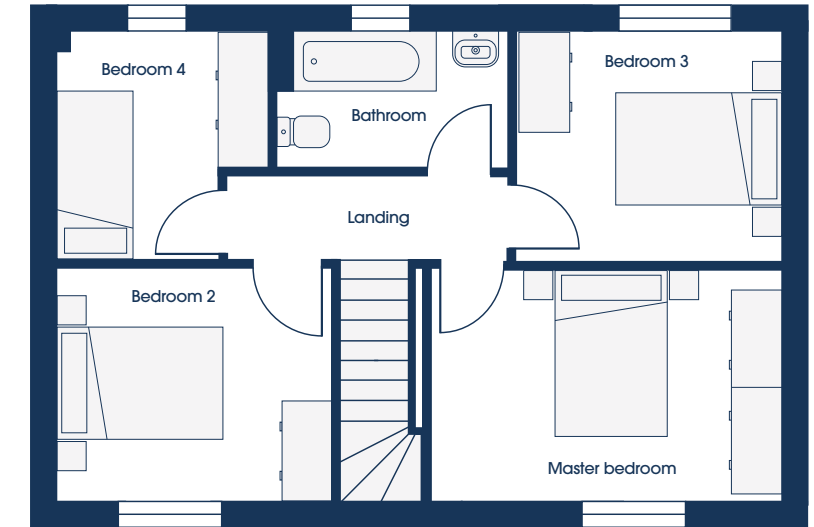

Living Room	3.35m x 5.64m	10'11" x 18'6"
Kitchen/Dining	3.49m x 5.64m	11'5" x 18'6"
Utility/WC	1.70m x 1.92m	5'7" x 6'3"

1 WORK/PLAY

Living Room	3.35m x 3.67m	10'11" x 12'0"
Kitchen/Dining	3.49m x 5.64m	11'5" x 18'6"
Office/Play Room	3.35m x 1.87m	10'11" x 6'1"
Utility/WC	1.70m x 1.92m	5'7" x 6'3"

FIRST FLOOR

OPTIONS

1 SLEEP LUX

3 2

Master Bedroom	3.33m x 3.91m	10'11" x 12'9"
En Suite	2.19m x 1.61m	6'7" x 5'3"
Bedroom 2	4.21m x 2.80m	13'9" x 9'2"
Bedroom 3	3.76m x 2.72m	12'4" x 8'11"
Bathroom	2.71m x 1.61m	8'10" x 5'3"

2 SLEEP

4 1

Master Bedroom	4.21m x 2.80m	13'9" x 9'2"
Bedroom 2	3.33m x 2.80m	10'11" x 9'2"
Bedroom 3	3.16m x 2.72m	10'4" x 8'11"
Bedroom 4	2.54m* x 2.72m*	8'4"* x 8'11"*
Bathroom	2.78m x 1.61m	9'1" x 5'3"

SHAPE YOUR HOME

They say you can't put a round peg in a square hole. We get that. Which is why we give every Kingswood Home buyer a unique opportunity to shape their home from the very start.

You'll see a key of shapes on every floorplan, these show you just how flexible the floorspace is. Whether you need office space, more room for the kids to play, space to entertain or that extra bathroom to avoid the morning rush, with Kingswood the possibilities are almost endless.