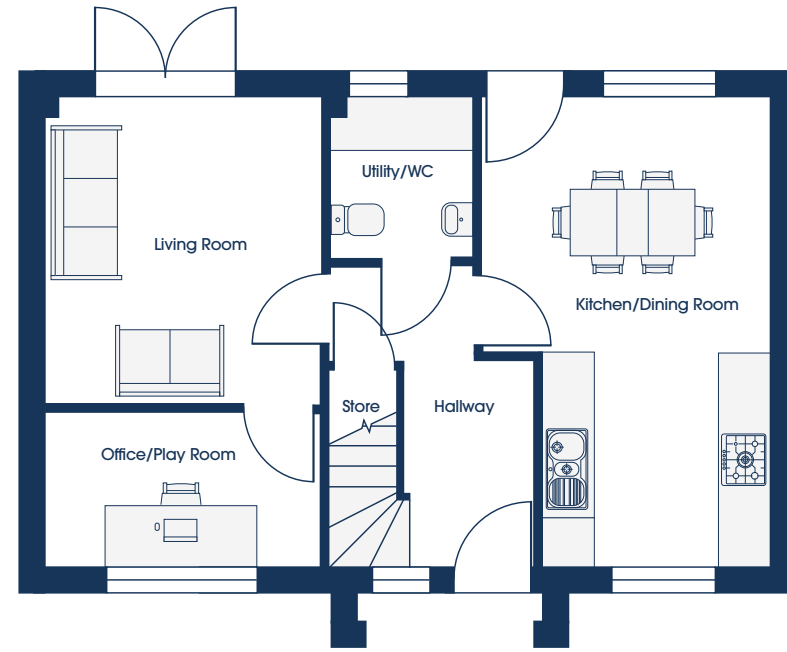

KINGSWOOD
HOMES

Better. All Round.

ASHBURY

3 BEDROOM HOME

THE MARKET QUARTER
AT HATHERLEIGH

GROUND FLOOR

OPTIONS

1 FAMILY

Living Room	3.35m x 5.64m	10'11" x 18'6"
Kitchen/Dining	3.49m x 5.64m	11'5" x 18'6"
Utility/WC	1.70m x 1.92m	5'7" x 6'3"

1 WORK/PLAY

Living Room	3.35m x 3.67m	10'11" x 12'0"
Kitchen/Dining	3.49m x 5.64m	11'5" x 18'6"
Office/Play Room	3.35m x 1.87m	10'11" x 6'1"
Utility/WC	1.70m x 1.92m	5'7" x 6'3"

FIRST FLOOR

OPTIONS

1 SLEEP LUX

3 2

Master Bedroom	3.33m x 3.91m	10'11" x 12'9"
En Suite	2.19m x 1.61m	6'7" x 5'3"
Bedroom 2	4.21m x 2.80m	13'9" x 9'2"
Bedroom 3	3.76m x 2.72m	12'4" x 8'11"
Bathroom	2.71m x 1.61m	8'10" x 5'3"

2 SLEEP

4 1

Master Bedroom	4.21m x 2.80m	13'9" x 9'2"
Bedroom 2	3.33m x 2.80m	10'11" x 9'2"
Bedroom 3	3.16m x 2.72m	10'4" x 8'11"
Bedroom 4	2.54m* x 2.72m*	8'4"* x 8'11"*
Bathroom	2.78m x 1.61m	9'1" x 5'3"