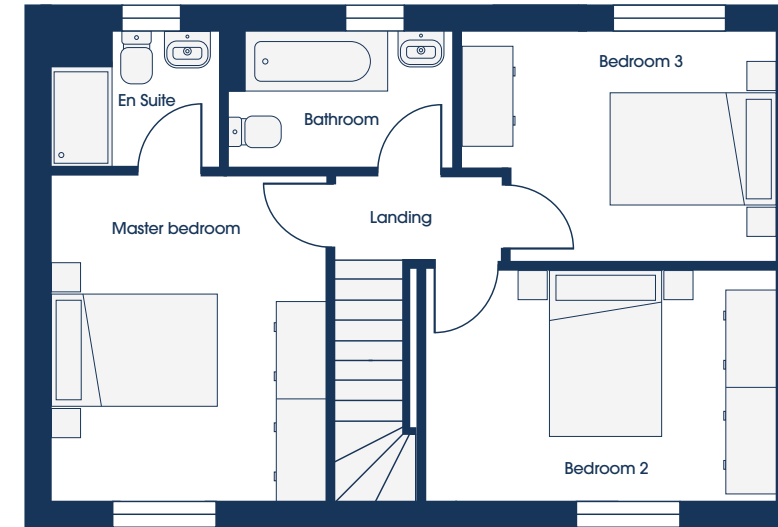

Living Room	3.35m x 5.64m	10'11" x 18'6"
Kitchen/Dining	3.49m x 5.64m	11'5" x 18'6"
Utility/WC	1.70m x 1.92m	5'7" x 6'3"

1 WORK/PLAY

Living Room	3.35m x 3.67m	10'11" x 12'0"
Kitchen/Dining	3.49m x 5.64m	11'5" x 18'6"
Office/Play Room	3.35m x 1.87m	10'11" x 6'1"
Utility/WC	1.70m x 1.92m	5'7" x 6'3"

FIRST FLOOR

OPTIONS

1 SLEEP LUX

3 2

Master Bedroom	3.33m x 3.91m	10'11" x 12'9"
En Suite	2.19m x 1.61m	6'7" x 5'3"
Bedroom 2	4.21m x 2.80m	13'9" x 9'2"
Bedroom 3	3.76m x 2.72m	12'4" x 8'11"
Bathroom	2.71m x 1.61m	8'10" x 5'3"

2 SLEEP

4 1

Master Bedroom	4.21m x 2.80m	13'9" x 9'2"
Bedroom 2	3.33m x 2.80m	10'11" x 9'2"
Bedroom 3	3.16m x 2.72m	10'4" x 8'11"
Bedroom 4	2.54m* x 2.72m*	8'4"* x 8'11"*
Bathroom	2.78m x 1.61m	9'1" x 5'3"

SHAPE YOUR HOME

They say you can't put a round peg in a square hole. We get that. Which is why we give every Kingswood Home buyer a unique opportunity to shape their home from the very start.

You'll see a key of shapes on every floorplan, these show you just how flexible the floorspace is. Whether you need office space, more room for the kids to play, space to entertain or that extra bathroom to avoid the morning rush, with Kingswood the possibilities are almost endless.