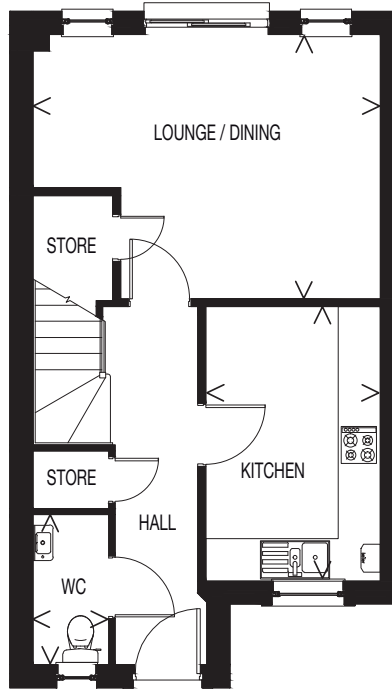

LEWIS

3 BEDROOM SEMI-DETACHED HOME

MuirTM
HOMES

LEWIS

3 BEDROOM SEMI-DETACHED HOME

GROUND FLOOR

FIRST FLOOR

GROUND FLOOR

LOUNGE/DINING	4.91 x 3.75m	16'1" x 12'3"
KITCHEN	2.47 x 3.88m	8'1" x 12'9"
WC	1.07 x 2.12m	3'6" x 6'11"

FIRST FLOOR

BEDROOM 1	2.64 x 3.65m	8'8" x 12'0"
BEDROOM 2	2.48 x 3.35m	8'2" x 11'0"
BEDROOM 3	2.18 x 3.02m	7'2" x 9'11"
BATHROOM	2.34 x 2.19m	7'8" x 7'2"