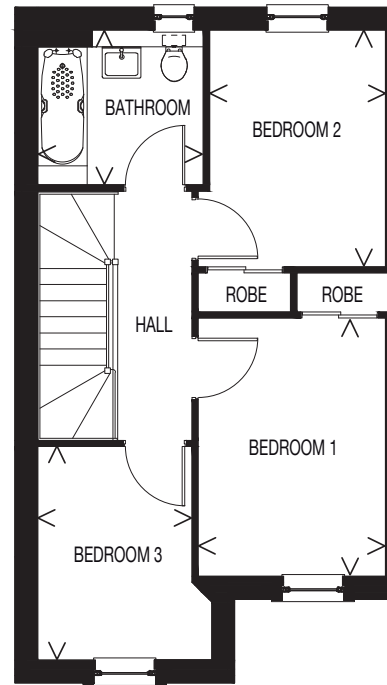

LEWIS

3 BEDROOM SEMI-DETACHED HOME

MuirTM
HOMES

LEWIS

3 BEDROOM SEMI-DETACHED HOME

GROUND FLOOR

FIRST FLOOR

GROUND FLOOR

LOUNGE/DINING	4.91 x 3.75m	16'1" x 12'3"
KITCHEN	2.47 x 3.88m	8'1" x 12'9"
WC	1.07 x 2.12m	3'6" x 6'11"

FIRST FLOOR

BEDROOM 1	2.64 x 3.65m	8'8" x 12'0"
BEDROOM 2	2.48 x 3.35m	8'2" x 11'0"
BEDROOM 3	2.18 x 3.02m	7'2" x 9'11"
BATHROOM	2.34 x 2.19m	7'8" x 7'2"