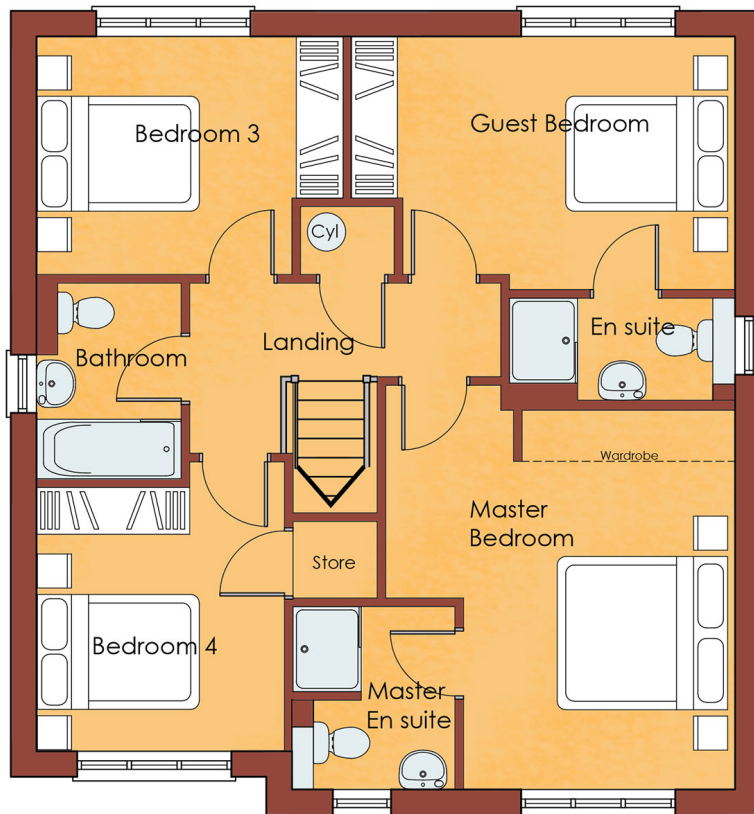

DOWNSTAIRS DIMENSIONS

LIVING ROOM:
4875mm (max) x 3150mm
15' 11" (max) x 10' 4"

FAMILY / DINING ROOM:
4975mm x 3100mm (max)
16' 4" x 10' 2" (max)

KITCHEN:
3125mm x 2800mm
10' 3" x 9' 2"

UTILITY:
1975mm x 1550mm
6' 5" x 5' 1"

GARAGE:
5250mm x 2700mm
17' 2" x 8' 10"

UPSTAIRS DIMENSIONS

MASTER BEDROOM:
4050mm (max) x 4400mm (inc. wardrobes)
13' 3" (max) x 14' 5" (inc. wardrobes)

EN SUITE 1:
1875mm (max) x 2100mm (max)
6' 2" (max) x 6' 10" (max)

GUEST BEDROOM:
4450mm (max) x 2925mm (max)
14' 7" (max) x 9' 7" (max)

EN SUITE 2:
2600mm (max) x 1175mm (max)
8' 6" (max) x 3' 10" (max)

BEDROOM 3:
3550mm (max) x 2750mm / 11' 8" (max) x 9' 1"

BEDROOM 4:
2875mm x 3350mm (max) / 9' 5" x 11' (max)

BATHROOM:
1650mm (max) x 2250mm (max)
5' 5" (max) x 7' 4" (max)