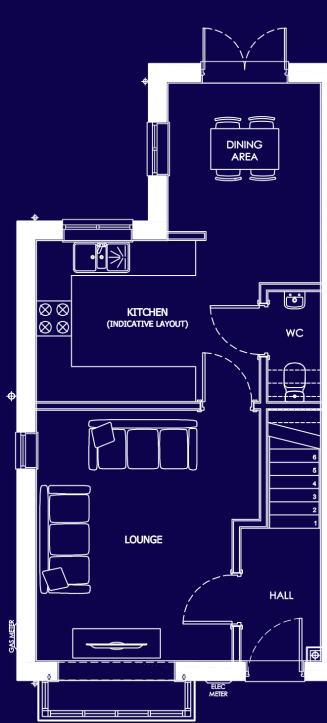

THE AVON

GROUND FLOOR

FIRST FLOOR

A three bedroom home, perfect for families and first-time buyers.

LOUNGE	4.30 x 3.80	14'1 x 12'6
KITCHEN	3.80 x 2.76	12'6 x 9'1
DINING	2.61 x 2.55	8'7 x 8'4
WC	2.14 x 0.91	7'0 x 3'0

BED 1	3.87 x 3.80	12'9 x 10'5
EN-SUITE	2.01 x 1.68	6'7 x 5'6
BED 2	3.05 x 2.61	10'0 x 8'7
BED 3	2.76 x 2.11	9'1 x 6'11
BATH	2.76 x 1.78	9'1 x 5'10

Please refer to your site map for plot numbers for this housetype. These dimensions are correct to within 50mm/2" but should not be used as a basis for the purchase of furnishings. Individual properties may vary from illustrations shown. This information is for guidance only and does not form part of a contract