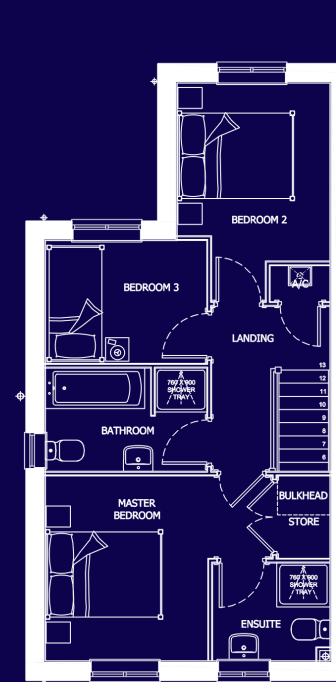

THE AVON

GROUND FLOOR

FIRST FLOOR

A three bedroom home, perfect for families and first-time buyers.

LOUNGE	4.30 x 3.80	14'1 x 12'6
KITCHEN	3.80 x 2.76	12'6 x 9'1
DINING	2.61 x 2.55	8'7 x 8'4
WC	2.14 x 0.91	7'0 x 3'0

BED 1	3.87 x 3.80	12'9 x 10'5
EN-SUITE	2.01 x 1.68	6'7 x 5'6
BED 2	3.05 x 2.61	10'0 x 8'7
BED 3	2.76 x 2.11	9'1 x 6'11
BATH	2.76 x 1.78	9'1 x 5'10

Please refer to your site map for plot numbers for this housetype. These dimensions are correct to within 50mm/2" but should not be used as a basis for the purchase of furnishings. Individual properties may vary from illustrations shown. This information is for guidance only and does not form part of a contract