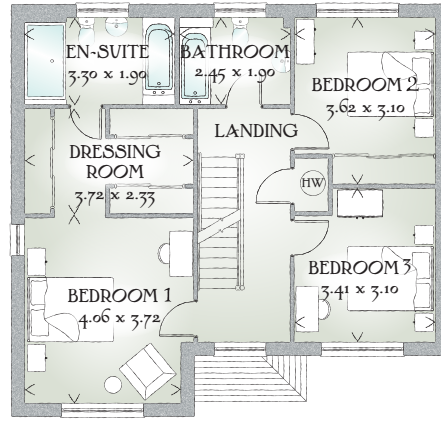

# Highgate<sup>Cnr</sup>

Beautifully balanced design means that despite its substantial, five bedroom size, it retains a sense of proportion and aesthetic integrity. Once inside, you'll discover a home that enhances the living experience for you, your family and all who visit.

## GROUND FLOOR

Lounge	16'6" x 12'0"	5.03 x 3.66 m
Kitchen	13'7" x 12'2"	4.14 x 3.71 m
Family	10'4" x 9'6"	3.14 x 2.89 m
Dining	12'9" x 10'10"	3.88 x 3.29 m
Utility	6'9" x 4'3"	2.07 x 1.30 m
Cloaks	5'7" x 3'8"	1.70 x 1.13 m

## FIRST FLOOR

Bedroom 1	13'5" x 12'2"	4.06 x 3.72 m
En-suite	10'10" x 6'3"	3.30 x 1.90 m
Dressing Room	12'2" x 7'11"	3.72 x 2.42 m
Bedroom 2	11'11" x 10'2"	3.62 x 3.10 m
Bedroom 3	11'2" x 10'2"	3.41 x 3.10 m
Bathroom	8'0" x 6'3"	2.45 x 1.90 m

## SECOND FLOOR

Bedroom 4/ Media Room	14'6" x 12'2"	4.41 x 3.72 m
Bedroom 5	13'9" x 12'6"	4.18 x 3.81 m
Shower Room	8'5" x 4'6"	2.56 x 1.38 m