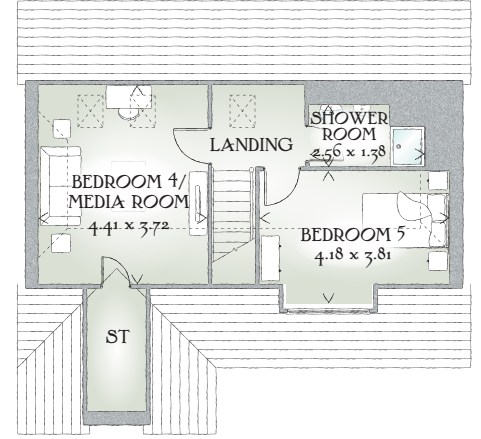

# Highgate<sup>Cnr</sup>

Beautifully balanced design means that despite its substantial, five bedroom size, it retains a sense of proportion and aesthetic integrity. Once inside, you'll discover a home that enhances the living experience for you, your family and all who visit.

## GROUND FLOOR

Lounge	16'6" x 12'0"	5.03 x 3.66 m
Kitchen	13'7" x 12'2"	4.14 x 3.71 m
Family	10'4" x 9'6"	3.14 x 2.89 m
Dining	12'9" x 10'10"	3.88 x 3.29 m
Utility	6'9" x 4'3"	2.07 x 1.30 m
Cloaks	5'7" x 3'8"	1.70 x 1.13 m

## FIRST FLOOR

Bedroom 1	13'5" x 12'2"	4.06 x 3.72 m
En-suite	10'10" x 6'3"	3.30 x 1.90 m
Dressing Room	12'2" x 7'11"	3.72 x 2.42 m
Bedroom 2	11'11" x 10'2"	3.62 x 3.10 m
Bedroom 3	11'2" x 10'2"	3.41 x 3.10 m
Bathroom	8'0" x 6'3"	2.45 x 1.90 m

## SECOND FLOOR

Bedroom 4/ Media Room	14'6" x 12'2"	4.41 x 3.72 m
Bedroom 5	13'9" x 12'6"	4.18 x 3.81 m
Shower Room	8'5" x 4'6"	2.56 x 1.38 m