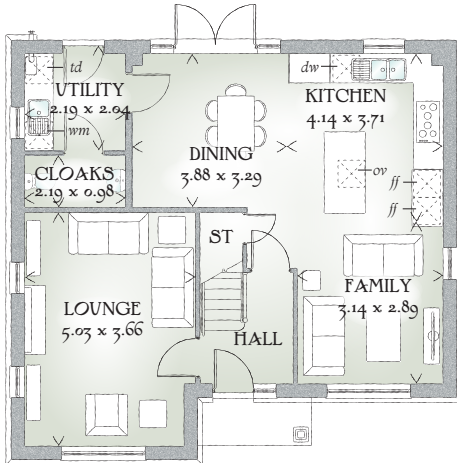

# Highgate<sup>Cnr</sup>

Beautifully balanced design means that despite its substantial, five bedroom size, it retains a sense of proportion and aesthetic integrity. Once inside, you'll discover a home that enhances the living experience for you, your family and all who visit.

## GROUND FLOOR

Lounge	16'6" x 12'0"	5.03 x 3.66 m
Kitchen	13'7" x 12'2"	4.14 x 3.71 m
Family	10'4" x 9'6"	3.14 x 2.89 m
Dining	12'9" x 10'10"	3.88 x 3.29 m
Utility	6'9" x 4'3"	2.07 x 1.30 m
Cloaks	5'7" x 3'8"	1.70 x 1.13 m

## FIRST FLOOR

Bedroom 1	13'5" x 12'2"	4.06 x 3.72 m
En-suite	10'10" x 6'3"	3.30 x 1.90 m
Dressing Room	12'2" x 7'11"	3.72 x 2.42 m
Bedroom 2	11'11" x 10'2"	3.62 x 3.10 m
Bedroom 3	11'2" x 10'2"	3.41 x 3.10 m
Bathroom	8'0" x 6'3"	2.45 x 1.90 m

## SECOND FLOOR

Bedroom 4/ Media Room	14'6" x 12'2"	4.41 x 3.72 m
Bedroom 5	13'9" x 12'6"	4.18 x 3.81 m
Shower Room	8'5" x 4'6"	2.56 x 1.38 m